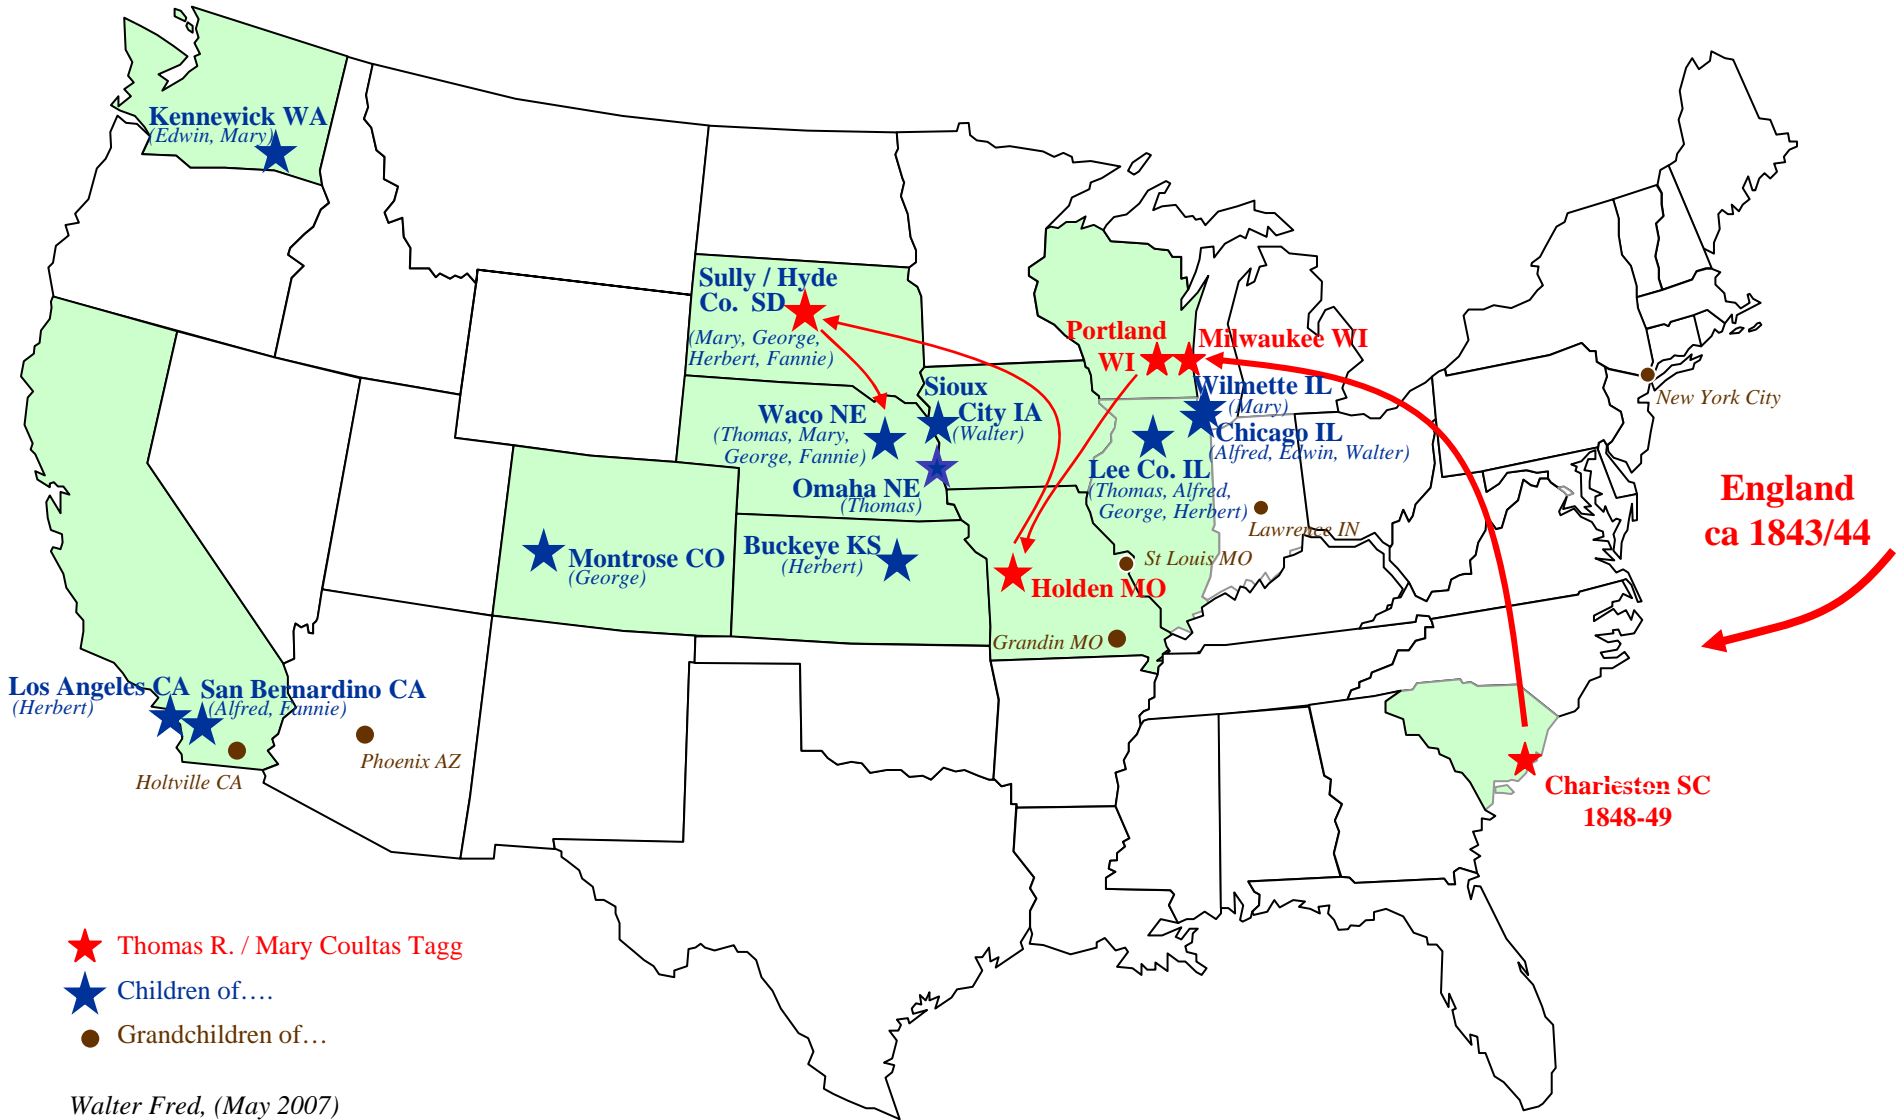

TAGG MIGRATION PATH

Kennewick WA
(Edwin, Mary)

Sully / Hyde Co. SD
(Mary, George, Herbert, Fannie)

Waco NE
(Thomas, Mary, George, Fannie)

Omaha NE
(Thomas)

Montrose CO
(George)

Buckeye KS
(Herbert)

Los Angeles CA
(Herbert)

San Bernardino CA
(Alfred, Fannie)

Holtville CA

Phoenix AZ

Sioux City IA
(Walter)

Portland WI

Milwaukee WI

Wilmette IL
(Mary)

Chicago IL
(Alfred, Edwin, Walter)

Lee Co. IL
(Thomas, Alfred, George, Herbert)

Lawrence IN

Holden MO

Grandin MO

St Louis MO

England
ca 1843/44

Charleston SC
1848-49

New York City