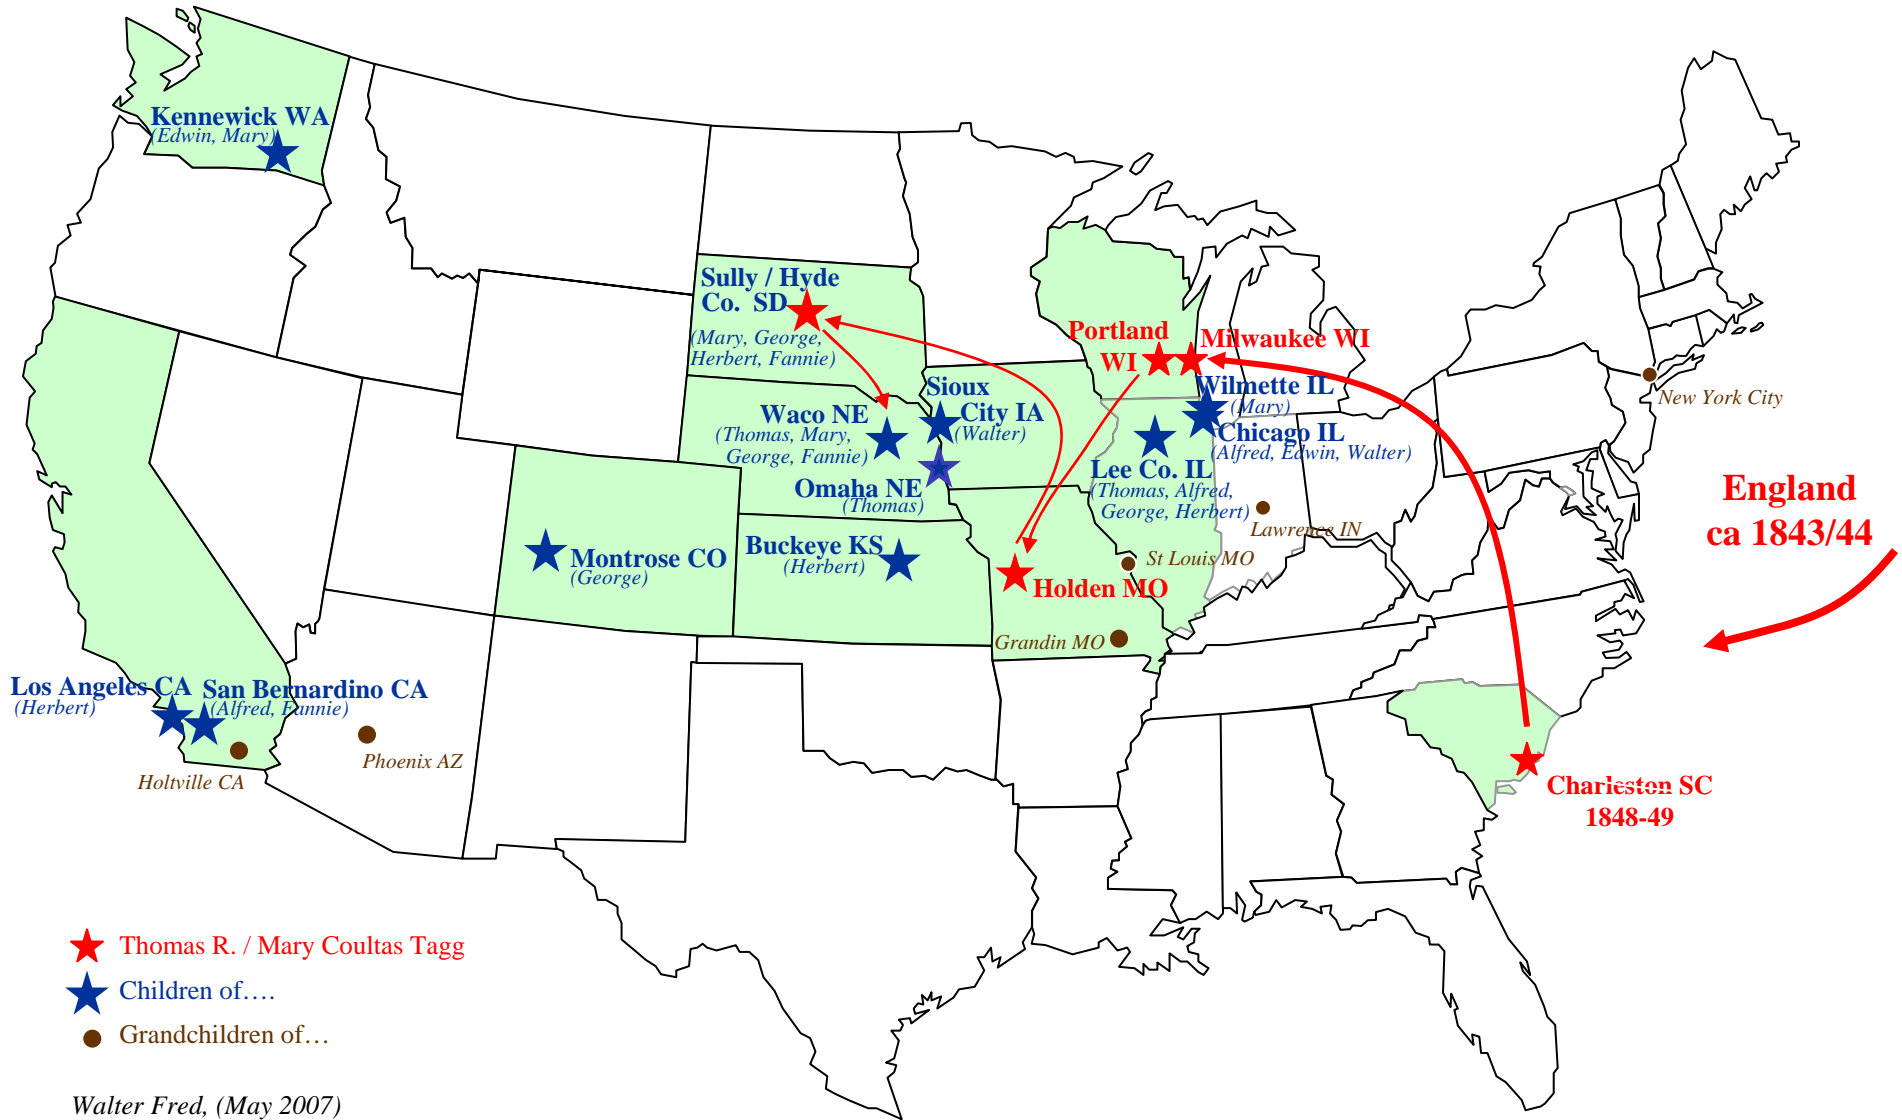

TAGG MIGRATION PATH

Kennewick WA
(Edwin, Mary)

Sully / Hyde Co. SD
(Mary, George, Herbert, Fannie)

Waco NE
(Thomas, Mary, George, Fannie)

Omaha NE
(Thomas)

Montrose CO
(George)

Buckeye KS
(Herbert)

Los Angeles CA
(Herbert)

San Bernardino CA
(Alfred, Fannie)

Holtville CA

Phoenix AZ

Sioux City IA
(Walter)

Portland WI

Milwaukee WI

Wilmette IL
(Mary)

Chicago IL
(Alfred, Edwin, Walter)

Lee Co. IL
(Thomas, Alfred, George, Herbert)

Lawrence IN

Holden MO

Grandin MO

St Louis MO

England
ca 1843/44

Charleston SC
1848-49

New York City