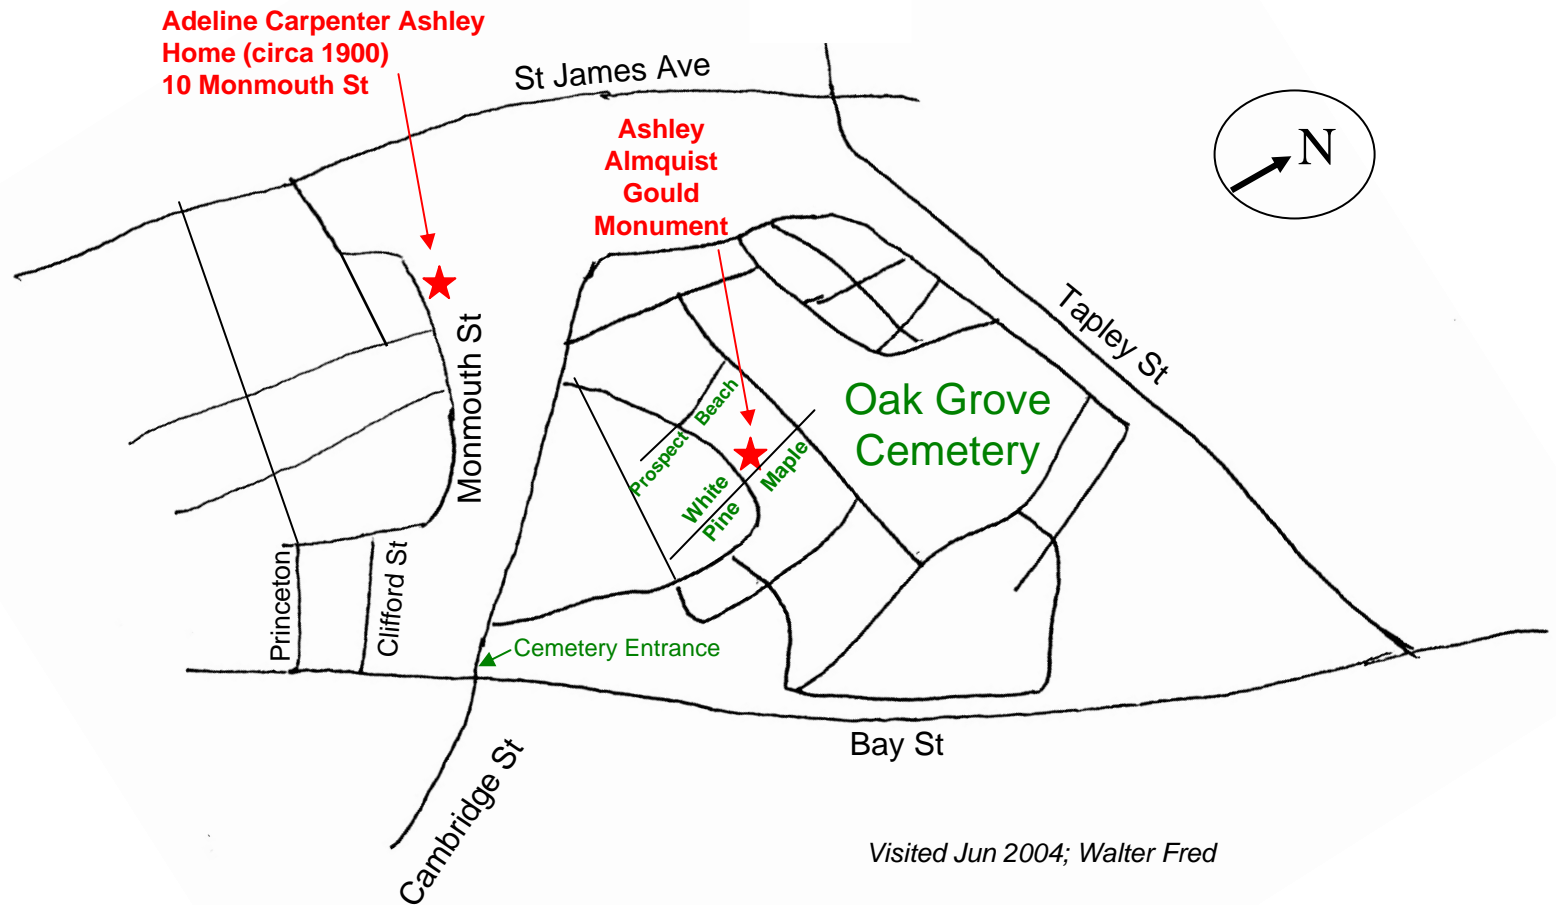

# Oak Grove Cemetery Springfield, Hampden County, Massachusetts

Adeline Carpenter Ashley  
Home (circa 1900)  
10 Monmouth St

St James Ave

Ashley  
Almquist  
Gould  
Monument

Tapley St

Oak Grove  
Cemetery

Monmouth St

Prospect  
Beach  
White  
Pine  
Maple

Princeton

Clifford St

Cemetery Entrance

Bay St

Cambridge St

Visited Jun 2004; Walter Fred

White Pine

**John F. Almquist**  
1861-1908

**Grace Gould**  
1864-1892

*Centerpiece only has family names on it.*

*Relative relationships are correct. Distance to road is not to scale*

OAK GROVE CEMETERY, SPRINGFIELD MA